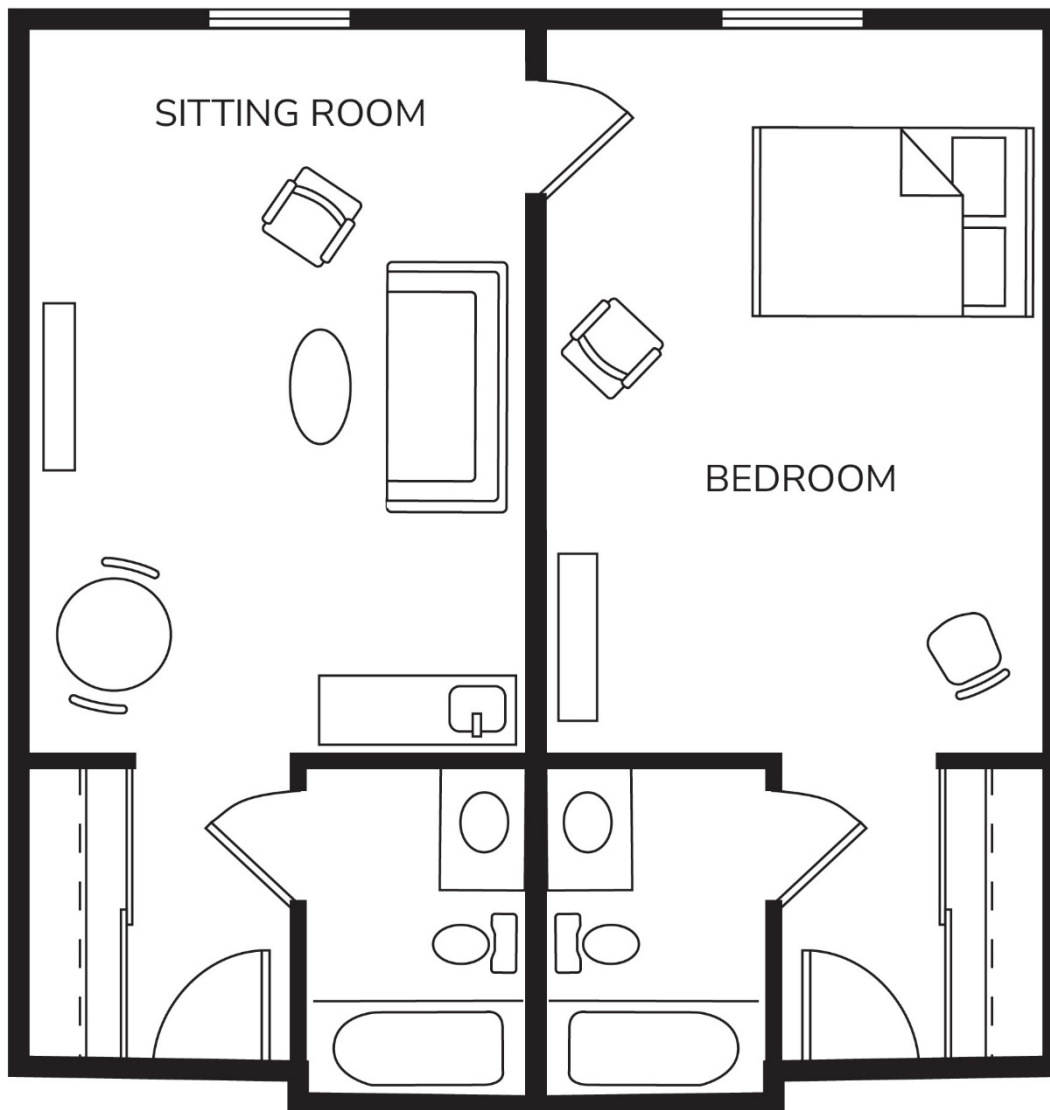

One Bedroom

PRIMA
LIVING
PICKERING

620 Sq.ft.

*All illustrations are artist's concept plans and specifications may change without notice. Actual usable floor space may vary from stated floor area. E & O.E.