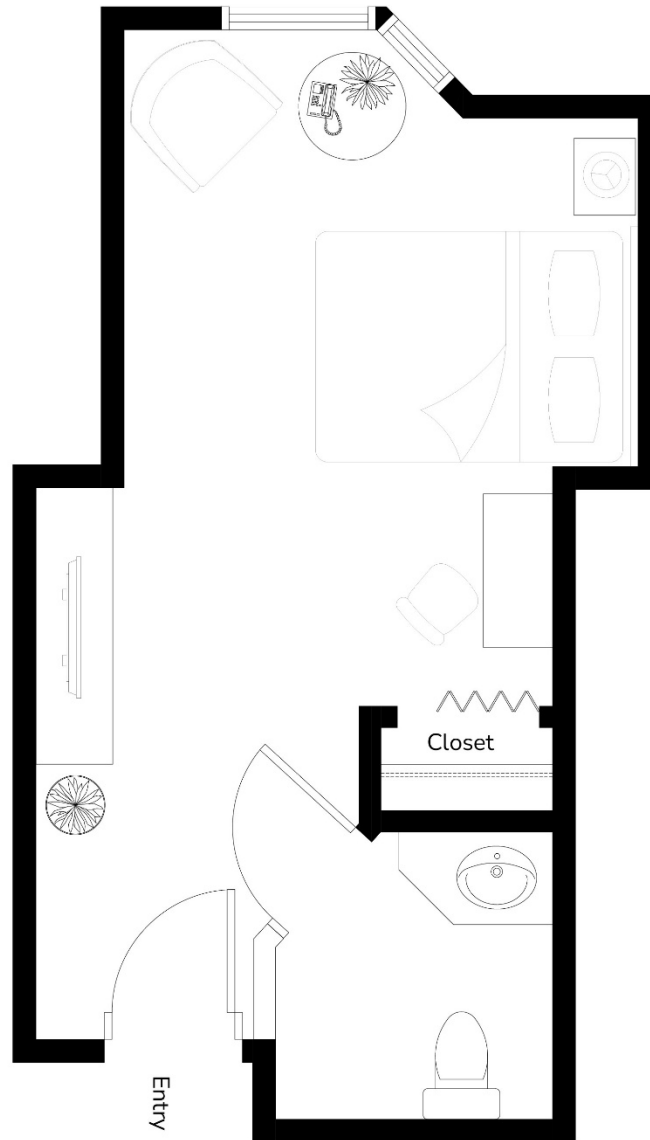

**All illustrations are artist's concept plans and specifications may change without notice. Actual usable floor space may vary from stated floor area. E & O.E.*

PRIMA
LIVING
SURREY

Studio

288 Sq.ft.

**All illustrations are artist's concept plans and specifications may change without notice. Actual usable floor space may vary from stated floor area. E & O.E.*